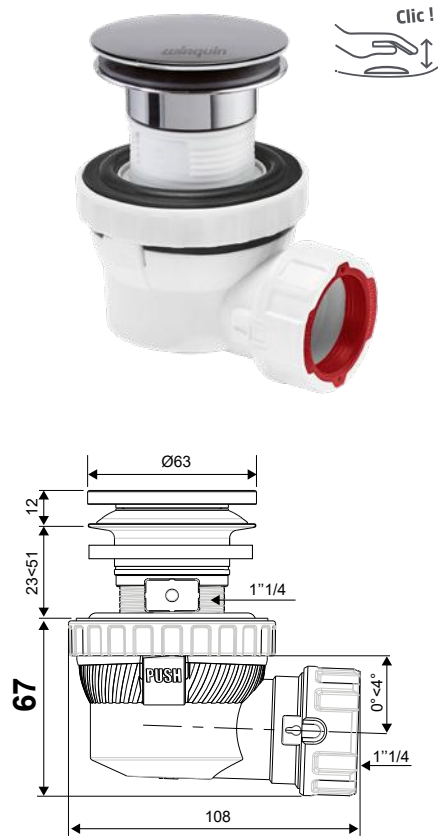

EASY TO CLEAN

From the top

QUICK FLOW RATE

30L/min.

wirquin
Innovation

SMART MEMBRANE TECHNOLOGY

The new generation Wirquin Cartridge replaces the traditional water seal. Patented, it is equipped with a new silicone membrane.

> **EASY TO CLEAN:** the membrane cartridge and plug are removable for quick and easy cleaning with soap and water and direct access to the pipework. It will also block insects.

★ ★ ★
PATENTED

SUITABLE FOR SLOTTED AND UNSLOTTED BASINS

Supplied unslotted, the waste can be uncapped for use with basins with a built-in overflow.

CHARACTERISTICS

a	Chrome plated brass dome Matt black brass dome
b	Brass quick clac mechanism
c	PP cartridge with silicone membrane
d	Chrome plated brass flange
e	ABS waste body
f	Swivelling nut
g	PP body
h	$\frac{1}{4}$ turn nut with overmoulded washer

NANO 6.7

ultra compact WASTE & TRAP!

2 finishes available

Product description	OLD RANGE	NEW RANGE		
	Code	Ref.	EAN code	Box Qty
 <p>QUICK CLAC BASIN WASTE + TRAP CHROME PLUG</p>	30120386 30120520	30724233	3375537240609	1/42
 <p>QUICK CLAC BASIN WASTE + TRAP MATT BLACK PLUG</p>	30120584	30724237	3375537240647	1/42