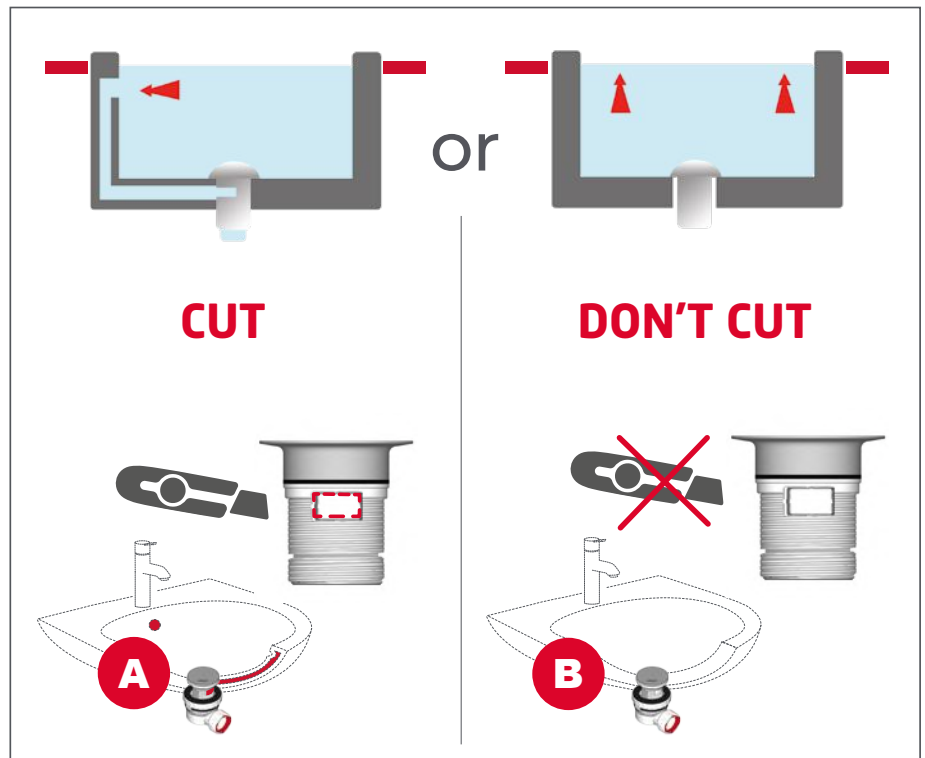

**SMART
Membrane
Technology**

> **NO SMELLS:** the cartridge is equipped with a silicone membrane which opens when water passes and closes automatically afterwards. Its external bi-injected washer guarantees a perfect seal. No more bad smells, no more pipe noises, no more back-siphoning.

> **EASY TO CLEAN:** the membrane cartridge and plug are removable for quick and easy cleaning with soap and water and direct access to the pipework. It will also block insects.

★ ★ ★
PATENTED

SUITABLE FOR SLOTTED AND UNSLOTTED BASINS

Supplied unslotted, the waste can be uncapped for use with basins with a built-in overflow.

CHARACTERISTICS

a	Chrome plated brass dome Matt black brass dome
b	Brass quick clac mechanism
c	PP cartridge with silicone membrane
d	Chrome plated brass flange
e	ABS waste body
f	Swivelling nut
g	PP body
h	$\frac{1}{4}$ turn nut with overmoulded washer