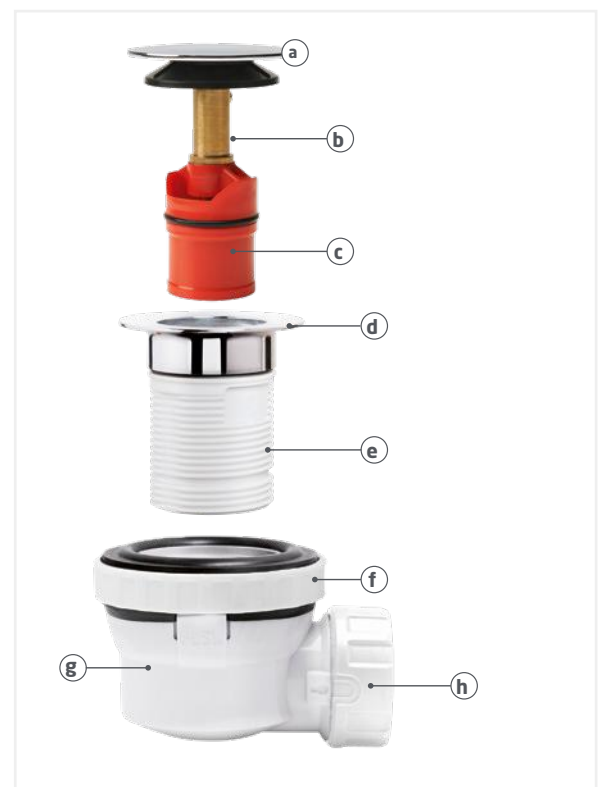

EASY TO CLEAN

From the top

QUICK FLOW RATE

30L/min.

wirquin
Innovation

SMART MEMBRANE TECHNOLOGY

The new generation Wirquin Cartridge replaces the traditional water seal. Patented, it is equipped with a new silicone membrane.

> **EASY TO CLEAN:** the membrane cartridge and plug are removable for quick and easy cleaning with soap and water and direct access to the pipework. It will also block insects.

★ ★ ★
PATENTED

SUITABLE FOR SLOTTED AND UNSLOTTED BASINS

Supplied unslotted, the waste can be uncapped for use with basins with a built-in overflow.

CHARACTERISTICS

a	Chrome plated brass dome Matt black brass dome
b	Brass quick clac mechanism
c	PP cartridge with silicone membrane
d	Chrome plated brass flange
e	ABS waste body
f	Swivelling nut
g	PP body
h	$\frac{1}{4}$ turn nut with overmoulded washer

NANO 6.7

ultra compact WASTE & TRAP!

2 finishes available

Product description	OLD RANGE	NEW RANGE		
	Code	Ref.	EAN code	Box Qty
 <p>QUICK CLAC BASIN WASTE + TRAP CHROME PLUG</p>	30120386 30120520	30724233	3375537240609	1/42
 <p>QUICK CLAC BASIN WASTE + TRAP MATT BLACK PLUG</p>	30120584	30724237	3375537240647	1/42